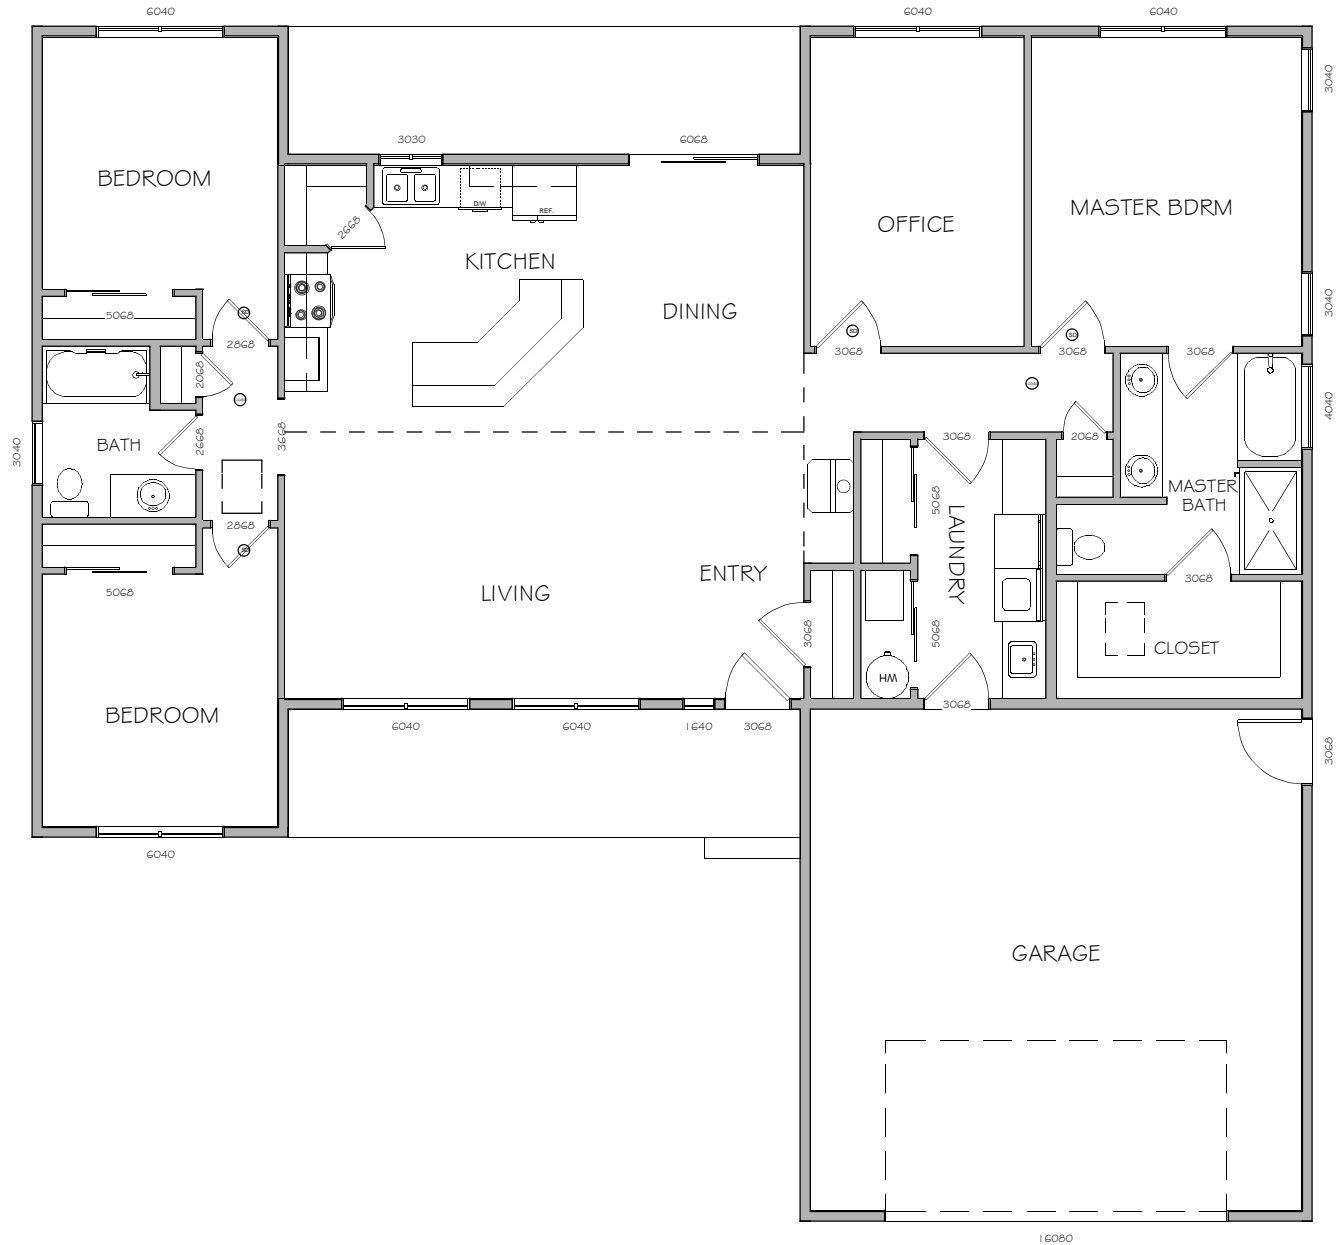

TIMBERED SERIES 1850-R

FLOOR PLAN

MAIN FLOOR = 1,850 SQ. FT.

10063 NAVION DRIVE, HAYDEN, IDAHO 83835

PHONE: 208-772-4749 FRONTDESK@TIMBEREDRIDGE.COM