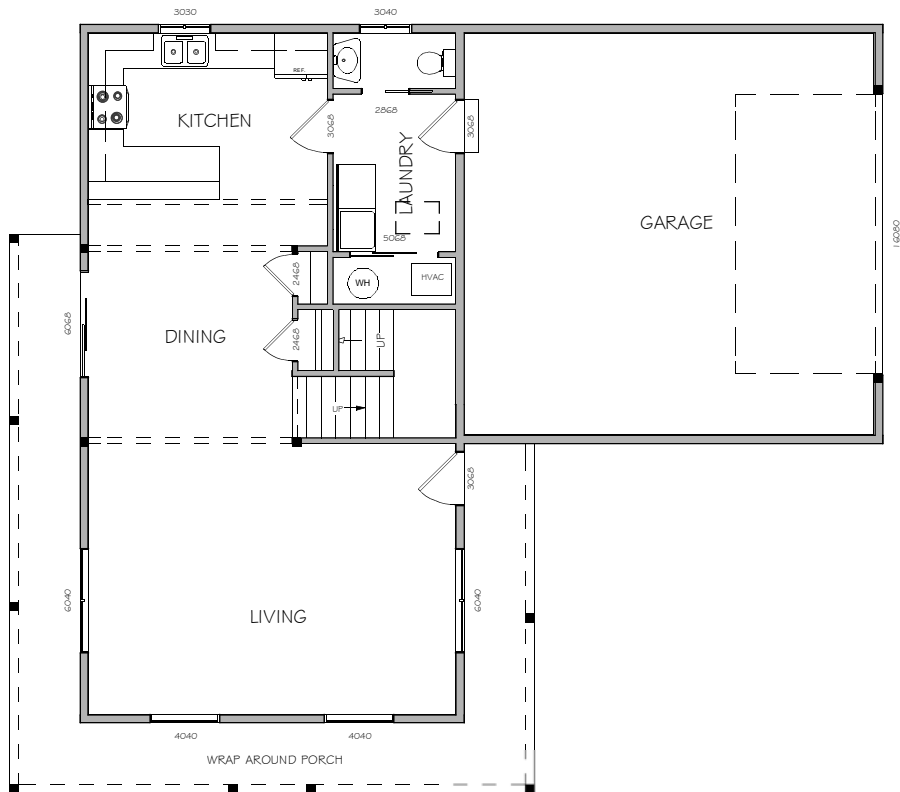

TIMBERED SERIES

1700-F

2ND FLOOR PLAN

FLOOR PLAN

FLOOR PLAN

MAIN FLOOR = 880 SQ. FT.

2ND FLOOR = 820 SQ. FT.

PHONE: 208-772-4749 FRONTDESK@TIMBEREDRIDGE.COM