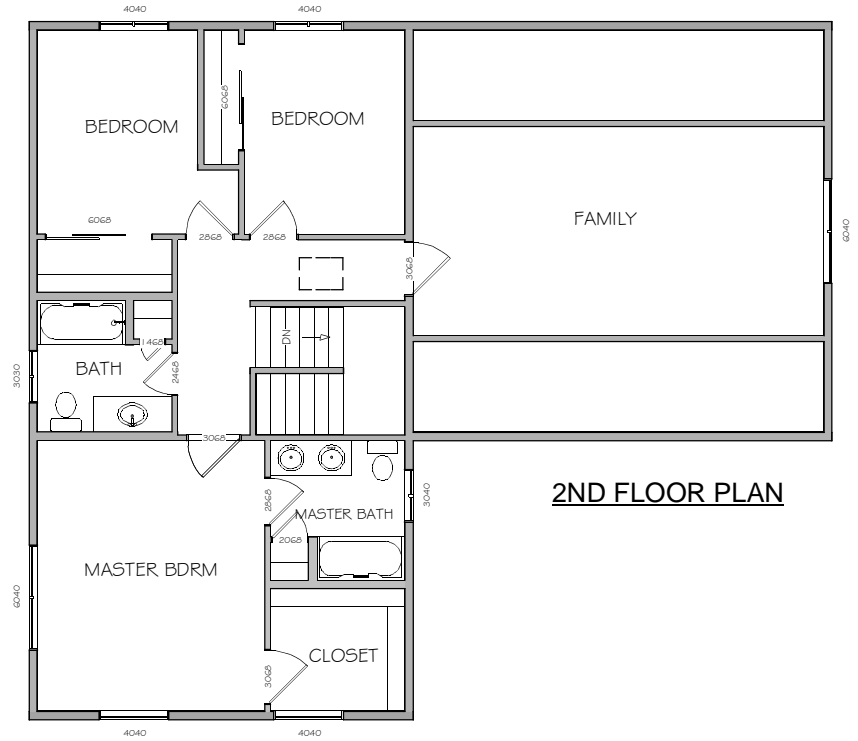

TIMBERED SERIES

1700-F

2ND FLOOR PLAN

FLOOR PLAN

FLOOR PLAN

MAIN FLOOR = 880 SQ. FT.

2ND FLOOR = 820 SQ. FT.

PHONE: 208-772-4749 FRONTDESK@TIMBEREDRIDGE.COM