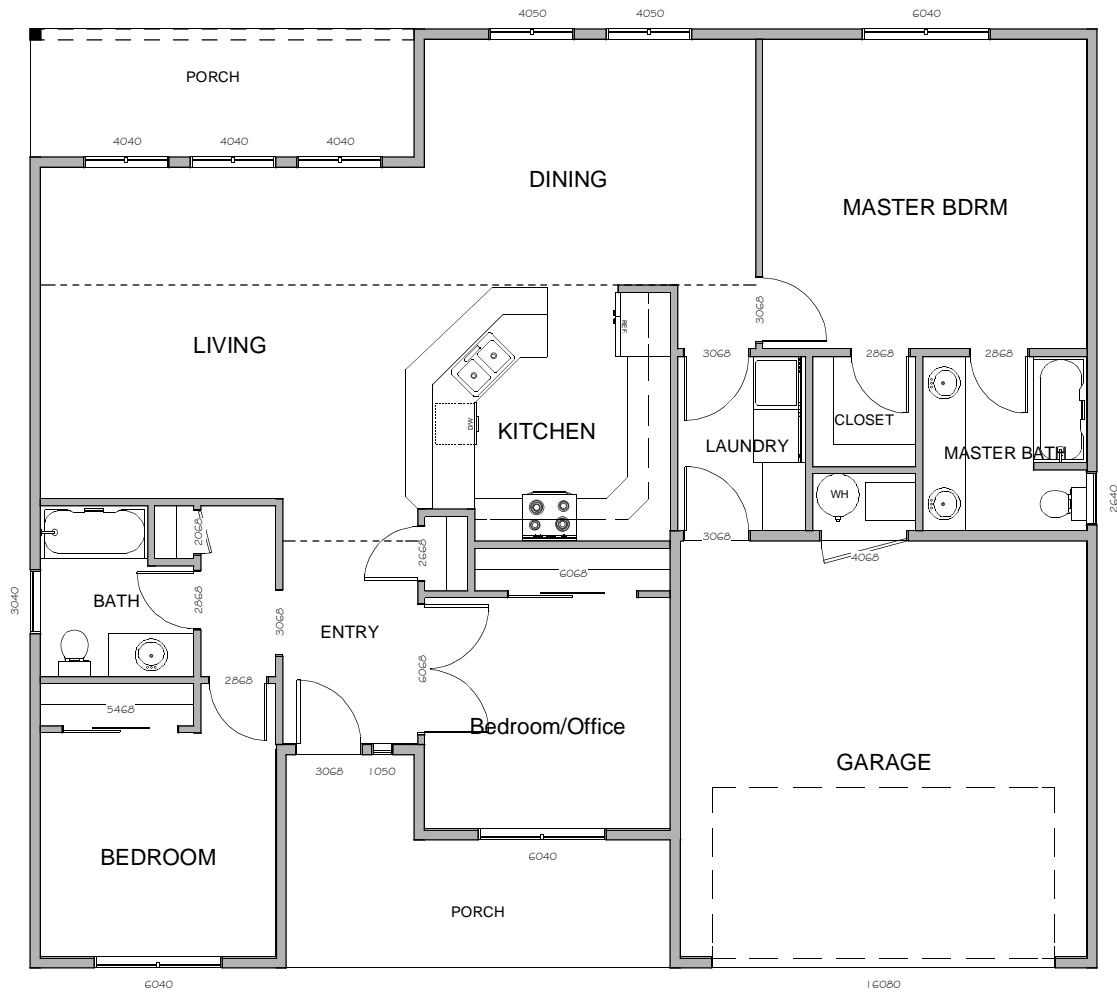

# TIMBERED SERIES 1560-R

## FLOOR PLAN

MAIN FLOOR = 1,560 SQ. FT.

10063 NAVION DRIVE, HAYDEN, IDAHO 83835

PHONE: 208-772-4749 FRONTDESK@TIMBEREDRIDGE.COM